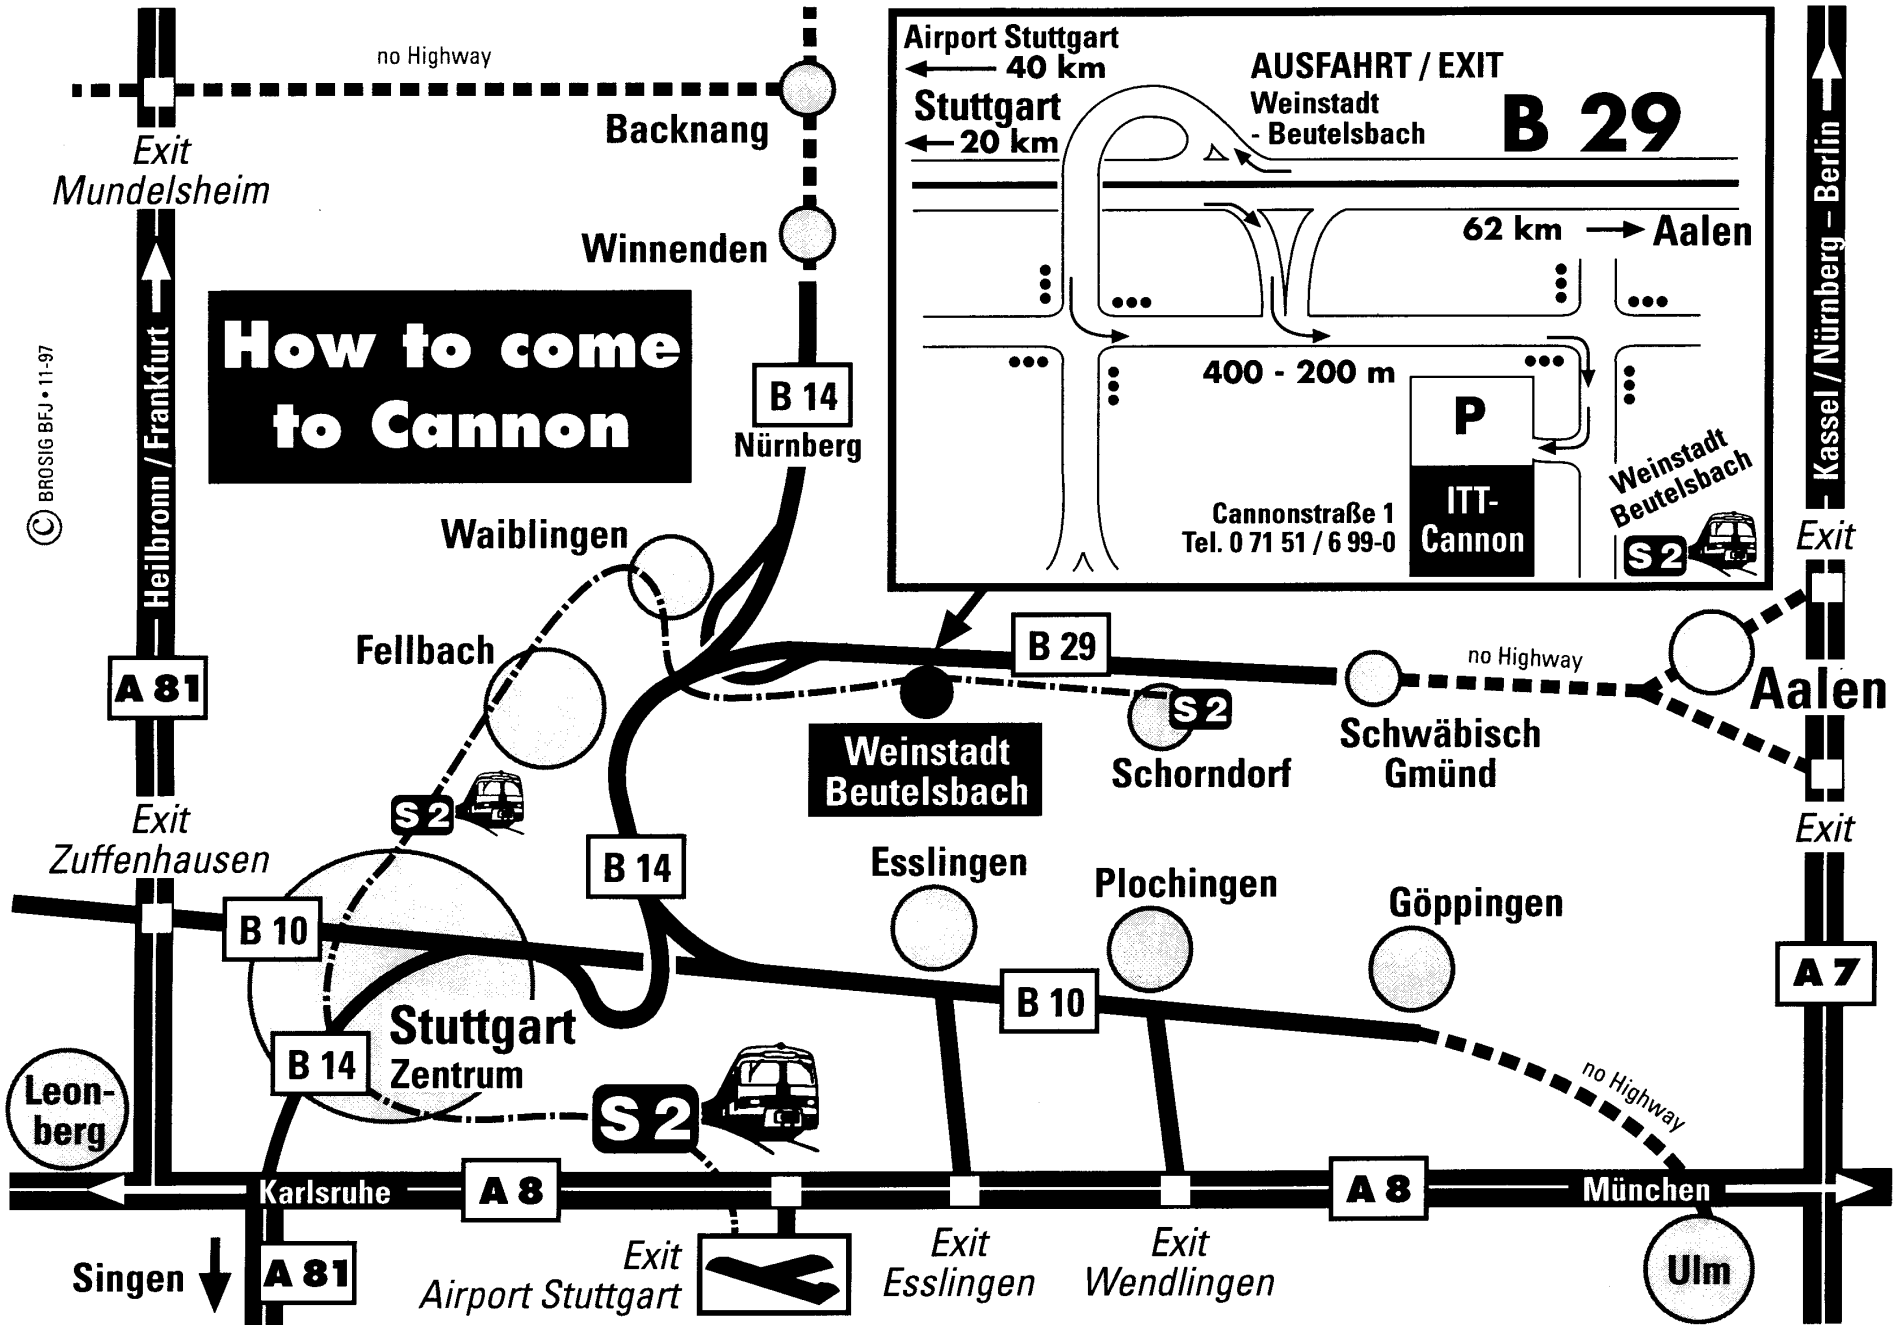

© BROSIG BFJ • 11-97

How to come to Cannon

Ausfahrt / Exit
 Weinstadt - Beutelsbach **B 29**

Airport Stuttgart ← 40 km
 Stuttgart ← 20 km

62 km → Aalen

400 - 200 m

P
ITT-Cannon
 Cannonstraße 1
 Tel. 0 71 51 / 6 99-0

Weinstadt Beutelsbach **S2**